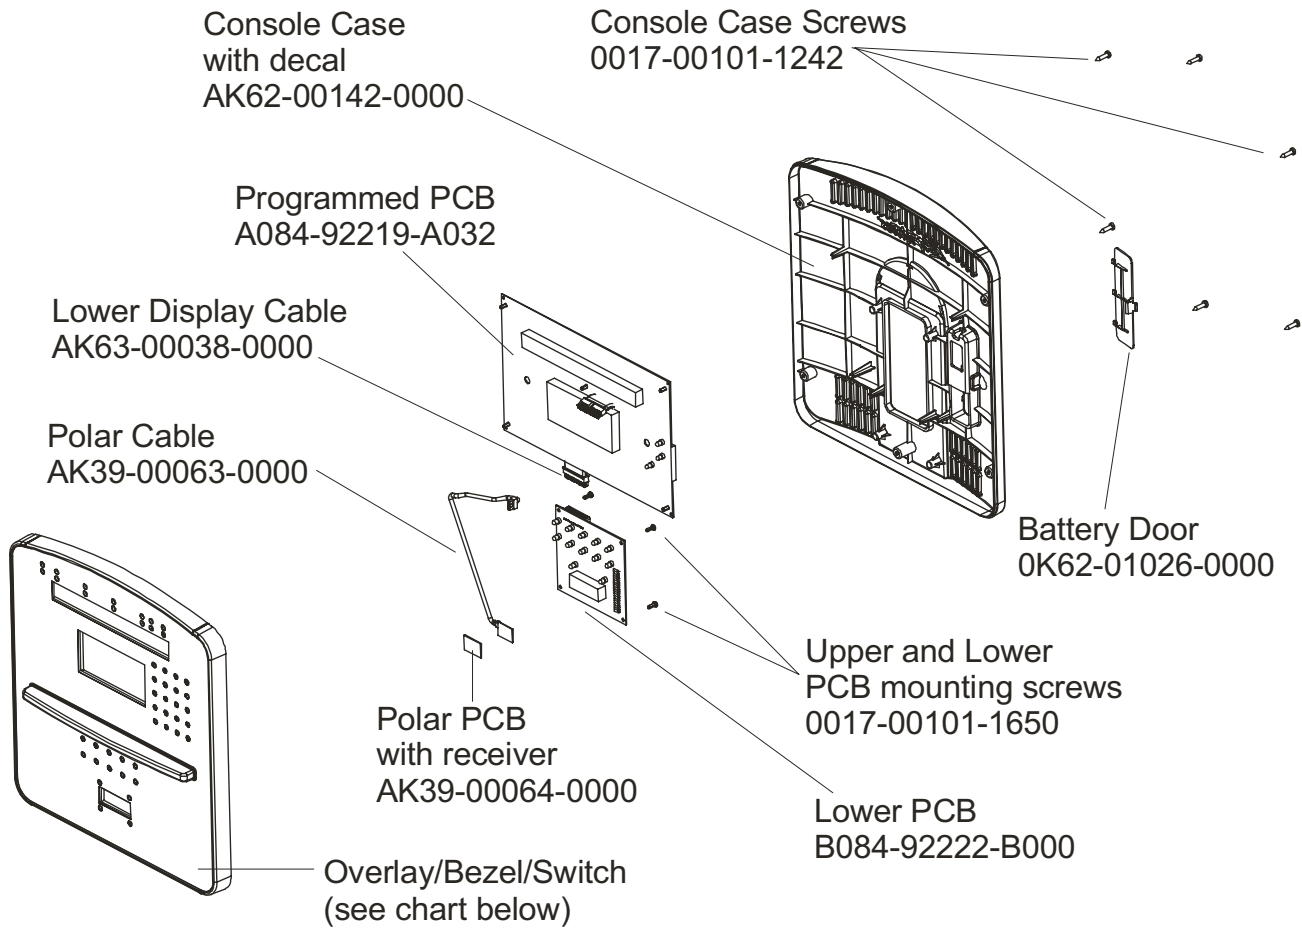

LifeFitness

Classic Cross-trainer CLSXH-0XXX-01
(international only)

Customer Support Services
PARTS MANUAL rev 24 Sep 2009

Console Support and Deadshaft Covers 4
Handlebars and Bullhorns 5
Console and Related Components 6
Upper Frame Hardware 7
Rocker Arms and Pedal Levers 8
Crank Cover and Lower Caps 9
Lower Frame Shrouds and Hardware 10
Pedal Lever Components 11
PCB, Battery, Reed Switch, and Bracket 12
Bearing Insert Assembly 13
Crank Arm Pulley Assembly 14
Drive Module 15
Drive Module Hardware 16
Cables 17

Description	Part No.
OPERATION MANUAL (CD)	OKCD-02003-0001
SERVICE MANUAL	M051-00K62-A149
TOUCH UP PAINT: SPRAY CAN .5 OZ BOTTLE W/APPLICATOR .33 OZ PEN	0017-00008-0204 0017-00008-0205 0017-00008-0206
HARDWARE BAG	AK62-00152-0001
ACCESS PANEL ASSEMBLY CONSISTS OF: 120" COAX CABLE 120" POWER EXTENSION CABLE BRACKET F-TYPE PANEL CONNECTOR #8 PLASTIC GROMMET	AK62-00210-0000 AK32-00020-0002 AK32-00078-0001 OK62-01179-0001 0017-00021-2846 0017-00042-0754
PLUG IN OPTION 120/60	GK62-00002-0018
PLUG IN OPTION 240/50 UK	GK62-00002-0019
PLUG IN OPTION 240v AUS	GK62-00002-0020
PLUG IN OPTION 230/50 CONT	GK62-00002-0021

This treadmill has both Lifepulse sensors and telemetry for reading heart rate.

Language	Part Nos.	
	Console	Overlay/Bezel/Switch
Eng + Met	AK62-00329-0001	AK62-00191-0001
Ger/Met	AK62-00329-0003	AK62-00191-0003
Spn/Met	AK62-00329-0004	AK62-00191-0004
Jap/Met	AK62-00329-0006	AK62-00191-0006
Frn/Met	AK62-00329-0007	AK62-00191-0007
Ital/Met	AK62-00329-0008	AK62-00191-0008
Dut/Met	AK62-00329-0009	AK62-00191-0009
Port/Met	AK62-00329-0010	AK62-00191-0010
Turk/Met	AK62-00329-0014	AK62-00191-0014